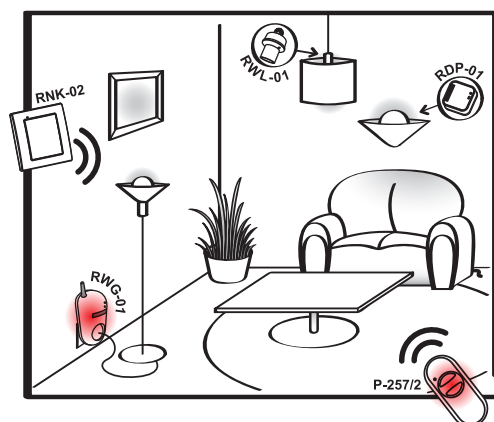

manual
inside

zaMEL

ZAMEL Sp. z o.o.
43-200 Pszczyna, ul. Zielona 27
tel.: +48 32 210 46 65; fax: +48 32 210 80 04
e-mail: marketing@zamel.pl
www.zamel.com

REMOTE CONTROL SOCKET WITH REMOTE CONTROL **RWG-01K**

The RWG-01K kit includes remote control socket RWG-01 and 2-channel remote control P-257/2. Remote control socket RWG-01 is used to connect any 230 V AC receiver of 4000 VA and to wireless control by means of different EXTA FREE system transmitters. The device can be mounted without any additional tools or interference in existing wiring - it is directly mounted to 230 V AC socket.

- **P-257/2 remote control included,**
- **cooperation with EXTA FREE wireless control system transmitters transmitters (it is necessary to buy the transmitters separately),**
- **lighting, heating control,**
- **easy mounting directly in a 230 V AC plug-in socket,**
- **5 operating modes: switching on, switching off, monostable, bistable and time mode (delayed switch off),**
- **wide operating range (up to 300 m),**
- **low power consumption, a possibility of continuous operation,**
- **possibility of widening operation range by means of RTN-01 retransmitter.**

Receiver (RWG-01):

230 V AC; 50 Hz; IP20
Weight: 0,16 kg
PN-EN 60669, PN-EN 60950,
PN-EN 61000

Receiver (P-257/2):

3 V DC (CR2032); IP20
Weight: 0,02 kg
PN-ETSI EN 300 220-1
PN-ETSI EN 300 220-2

ZAMEL hereby declares that the device is compatible with the essential requirements and other relevant provisions of Directive 1999/5/EC. Declaration of Conformity can be found on the web page www.zamel.com
Registered design © ZAMEL
Made in EU

The symbol means selective collecting of electrical and electronic equipment.
It is forbidden to put the used equipment together with other waste.

SCAN

the technical
data

zaMEL

- **P-257/2 remote control included**
- **Easy mounting directly in a 230 V AC plug-in socket**
- **Cooperation with extra free devices**
- **Wide operation range: up to 300 m**
- **Lighting, heating control**

REMOTE CONTROL
SOCKET WITH
REMOTE CONTROL
RWG-01K

WIRELESS CONTROL SYSTEM EXTA FREE

exta free