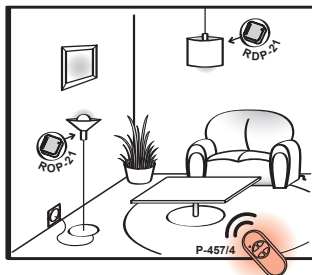

manual
inside

zamel

SCAN

the technical
data

zamel

- coded radio transmission
- operation range: up to 350 m in the open area
- battery powered
- possibility of independent control of four receivers

4-CHANNEL REMOTE CONTROL P-457/4

4-CHANNEL REMOTE CONTROL P-457/4

- remote control of the EXTA LIFE system receivers
- possibility of independent control of four receivers
- coded radio transmission
- battery powered
- small dimensions, ergonomic silicone buttons
- wide operation range (up to 350 m in the open area)

The EXTA LIFE system 4-channel remote control is a universal transmitter realising the control function in lighting applications, roller blind operation, garage and driveway gates, ventilation, etc. The remote control is equipped with a LED diode signalling transmission, with an ergonomic rubber keyboard and a practical chain used for attaching with, e.g., keys.

3 V DC (CR2032); IP20
Net weight: 0,018 kg
ETSI EN 300 220-1
ETSI EN 300 220-2

III CE 1471

Registered design © ZAMEL

Made in Poland