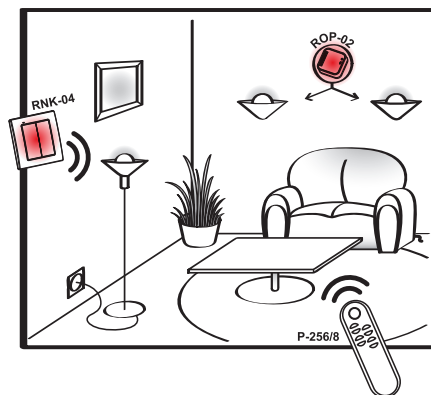

2-CHANNEL WIRELESS CONTROL SET RZB-04

RZB-04 set includes 4-channel radio button transmitter RNK-04 and 2-channel flush radio receiver ROP-02. Operation range: 200 m in open area. Complete set of wireless control for two lighting circuits. The set allows lighting control by wireless transmitters and also by wired monostable (bell) push-buttons. ROP-02 receiver enables operation in 5 different modes (switching on, switching off, monostable mode, bistable mode, time mode).

receiver (ROP-02):
230 V AC; 50 Hz; IP20
Weight: 0.039 kg
PN-EN 60669, PN-EN 60950
PN-EN 61000

transmitter (RNK-04):
3 V DC (CR2032); IP20
Weight: 0.038 kg
PN-ETSI EN 300 220-1
PN-ETSI EN 300 220-2

ZAMEL hereby declares that the device is compatible with the essential requirements and other relevant provisions of Directive 1999/5/EC. Declaration of Conformity can be found on the web page www.zamel.com.
Registered design © ZAMEL
Made in EU

The symbol means selective collecting of electrical and electronic equipment. It is forbidden to put the used equipment together with other waste.

SCAN

the technical
data

- complete set of wireless control for two lighting circuits,
- allows to control from different places and operation in time mode (staircase time delay switch),
- possibility of cooperation with radio remote control, wireless motion detector and other EXTA FREE system devices.

5 903669 064541

zameL

- wireless control of two lighting circuits
- easy installation
- cooperates with other EXTA FREE system devices
- operation range: 200 m in open area

2-CHANNEL
WIRELESS
CONTROL SET
RZB-04

WIRELESS CONTROL SYSTEM EXTA FREE

exta free