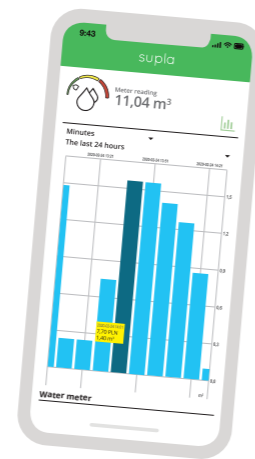

download
supla
application

Pulse counter Wi-Fi
supla LIW-01

Wi-Fi

Pulse counter Wi-Fi

Simple installation and assembly.
Measurement of energy, water and gas
consumption. Communication via Wi-Fi.

DE Wi-Fi-Impulszähler
RUS Счетчик импульсов Wi-Fi
ES Contador de impulsos Wi-Fi
IT Contatore di impulsi wireless
PT Contador de impulsos Wi-Fi
FR Compteur d'impulsions Wi-Fi
PL Licznik impulsów Wi-Fi

scan
and go to
sign up

[https://
cloud.supla.org
/register](https://cloud.supla.org/register)

12÷24 V AC / DC (50/60 Hz); IP20; Net weight: 0,050 kg

ZAMEL Sp. z o. o. hereby declares that the type of LIW-01 radio device complies with Directive 2014/53/EU. The full text of the EU declaration of conformity can be found at the following Internet address: www.zamel.com

Registered design © ZAMEL
Made in Poland

zamel

Zamel Sp. z o.o.
ul. Zielona 27, 43-200 Pszczyna
tel.: +48 32 210 46 65; +48 32 449 15 00
fax: +48 32 210 80 04
email: supla@zamel.pl
www.zamel.com

5 903669 451723 >